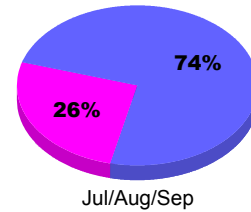

**Membership Results
2012-2013**

**Membership
2011-2012**

Month	Net Memb Goal	Actual New Memb	Actual Dropped Memb	Gain/Loss of Memb	Gain/Loss of Memb
Jul/Aug/Sep	-2	25	-36	-11	-17
Totals	-2	25	-36	-11	-17

Membership Results 2012-2013

Goal, New, Dropped, Gain/Loss

Comparison of Membership Gain/Loss

Current Year Compared to the Previous Year

Gender Comparison 2012-2013

Male Female