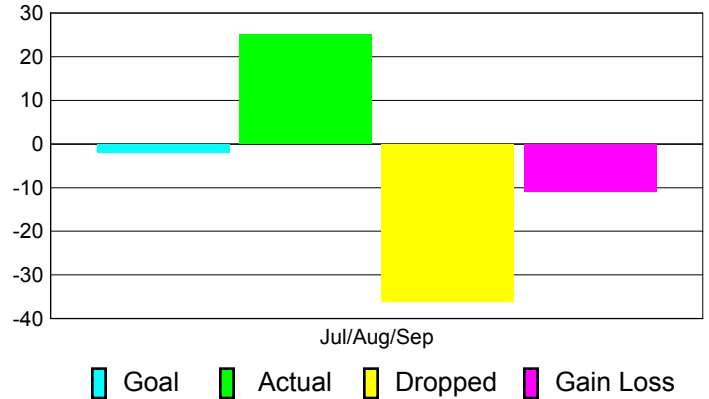

Membership Results 2012-2013

Goal, New, Dropped, Gain/Loss